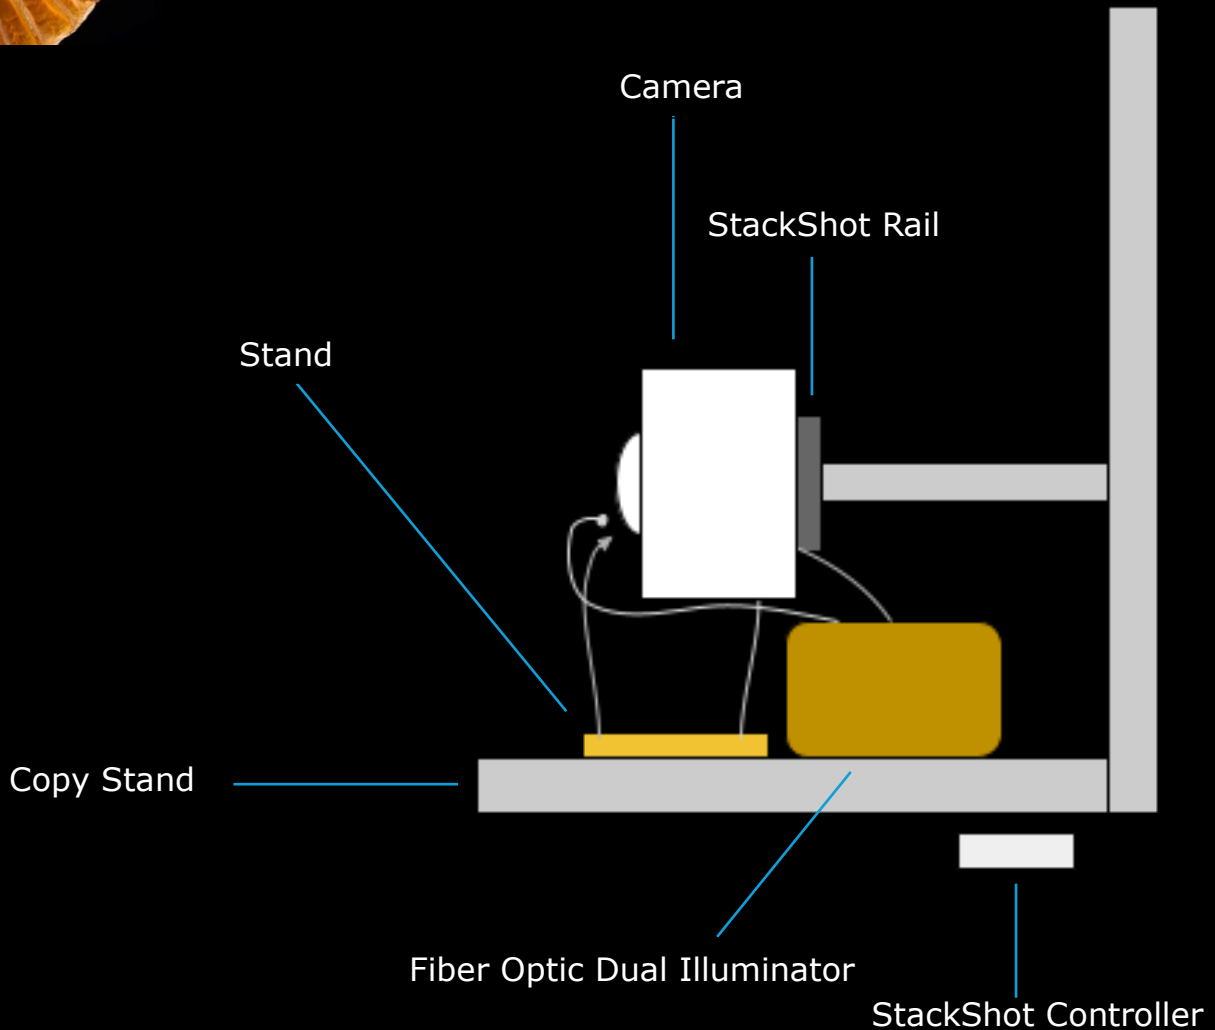

2.5x Magnification

2.5x Magnification

Photographic Process and Equipment

Camera: Sony A7III

Lens: Loawa 25mm f/2.8 2.5-5x Ultra Macro Lens, AstrHori 25mm f/2.8 2-5x Ultra Macro Lens

Samples of Scurfy Twiglet were collected from a local park in Rochester, NY. They were found growing on the hillside of a meadow near the woods.

The mushrooms were held up by clips on the end of the stand and illuminated by the fiber optics.

Stacks of 100- 200 images were taken which were later combined using Helicon Focus.

The Anatomy of the Scurfy Twiglet