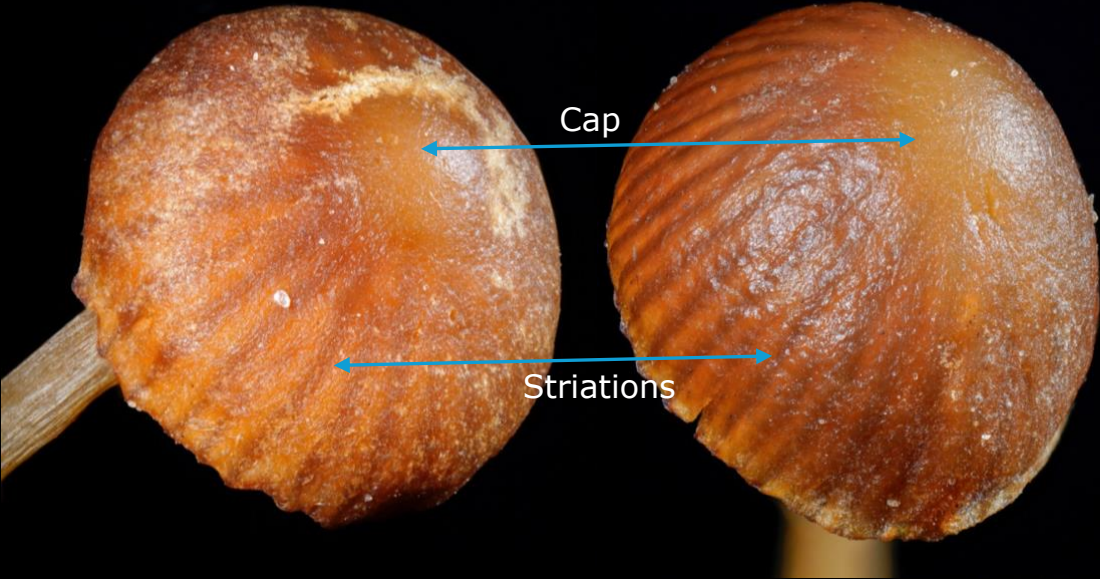

Tubaria Furfuracea

That small brown mushroom

Kat Angeline

What are Tubaria Furfuracea?

Tubaria Furfuracea, also known as scurfy twiglet and totally tedious tubaria, are common little brown mushrooms that are found in the woods in rich soil, decaying trees, and wood chips. They grow year-round but are most abundant in early fall and throughout winter. The mushrooms are found in North America, Oceania, and Eurasia; there are reported collections from South America, Central America, and southern Africa.

2.5x Magnification

2.5x Magnification

Photographic Process and Equipment

Camera: Sony A7III

Lens: Loawa 25mm f/2.8 2.5-5x Ultra Macro Lens, AstrHori 25mm f/2.8 2-5x Ultra Macro Lens

Samples of Scurfy Twiglet were collected from a local park in Rochester, NY. They were found growing on the hillside of a meadow near the woods.

The mushrooms were held up by clips on the end of the stand and illuminated by the fiber optics.

Stacks of 100- 200 images were taken which were later combined using Helicon Focus.

The Anatomy of the Scurfy Twiglet